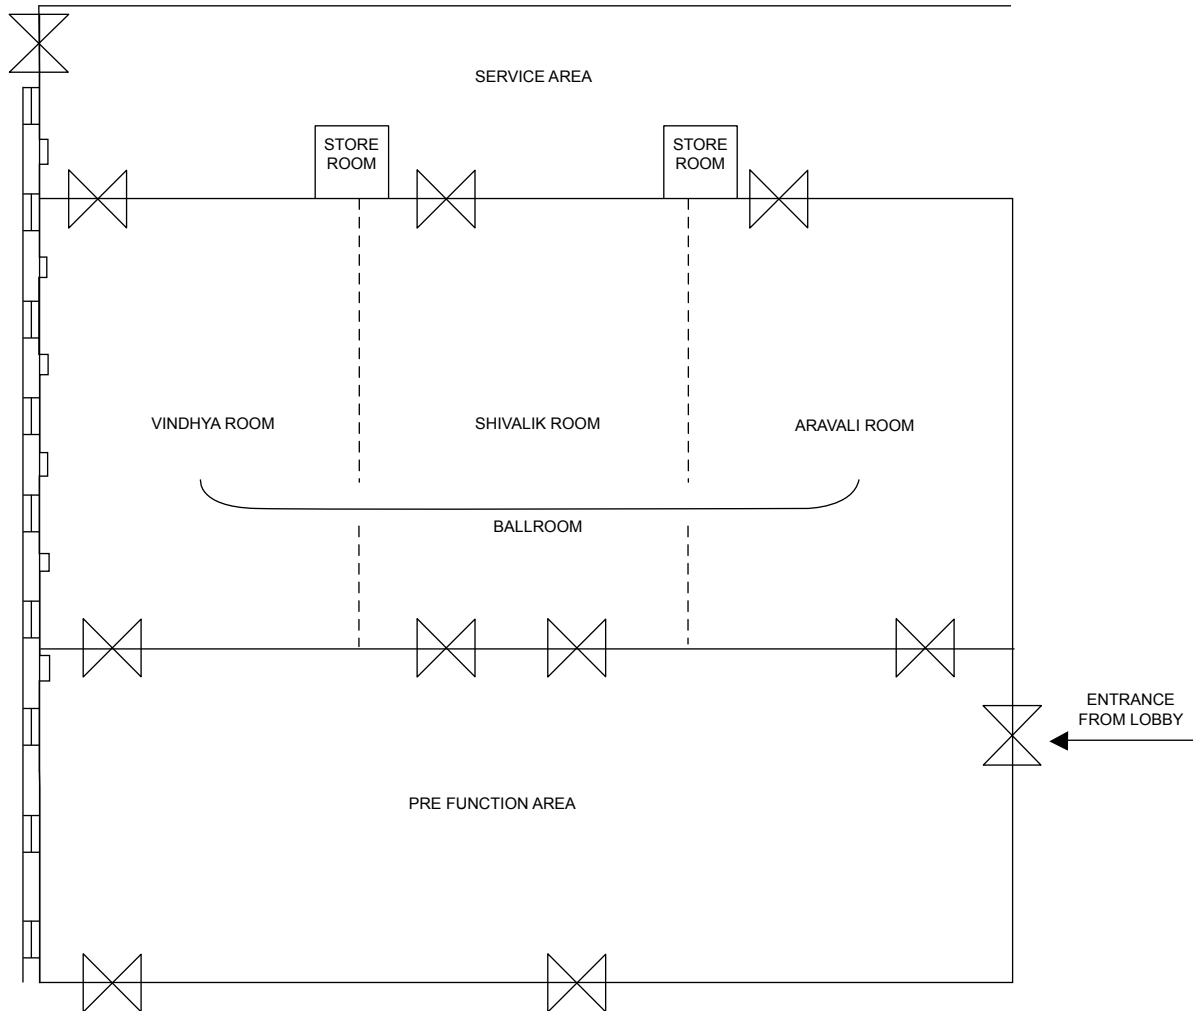

BALLROOM LAYOUT

VENUE	DIMENSION (IN METRE) L x B	SEATING CAPACITY					
		THEATRE	CLASSROOM	U-SHAPE	BUFFET SIT DOWN	BUFFET LOUNGE	COCKTAILS LOUNGE
Aravalli or Shivalik or Vindhya	9.1 x 13.7	30.4	10.9	10.6	12.1	21.3	21.3
Ballroom Aravalli, Shivalik & Vindhya)	27.4 x 13.7	106.6	53.3	27.4	58.5	114.3	114.3