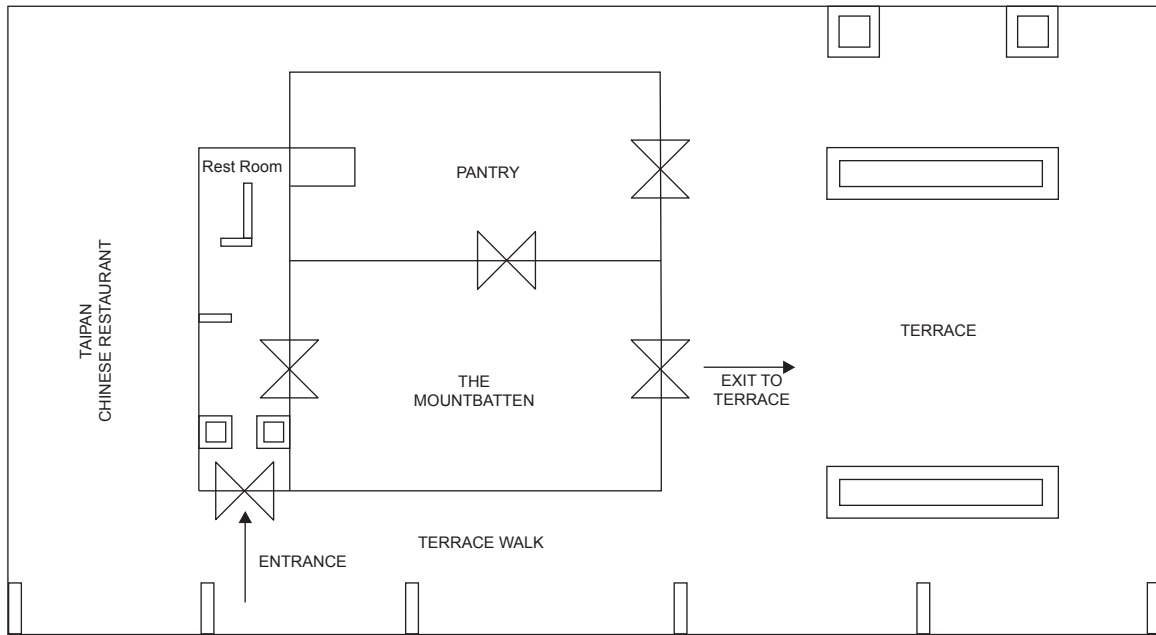

MOUNTBATTEN SUITE LAYOUT

VENUE	DIMENSION (IN FEET) L x B	SEATING CAPACITY					
		THEATRE	CLASSROOM	U-SHAPE	BUFFET SIT DOWN	BUFFET LOUNGE	COCKTAILS LOUNGE
Mountbatten Suite	32 x 35	35	25	24	32	35	35