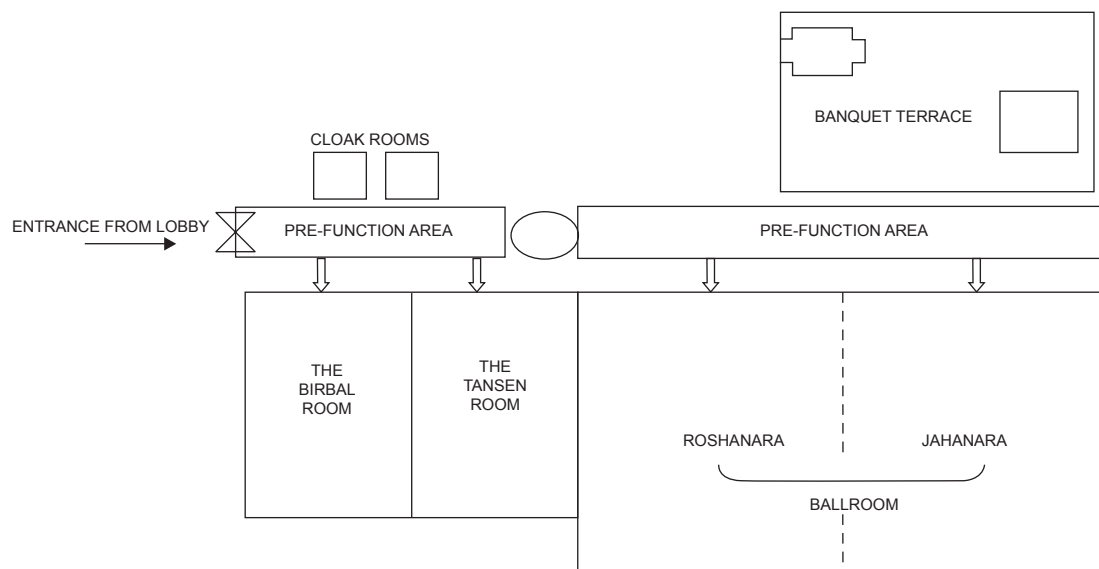

MEETING ROOMS LAYOUT

VENUE	DIMENSION (IN FEET) L x B x H	SEATING CAPACITY					
		THEATRE	CLASSROOM	U-SHAPE	SIT DOWN	BOARD ROOM	COCKTAILS
Jahanara	35 x 35 x 19	48	27	24	42 - 56	30	65
Roshanara	35 x 35 x 19	48	27	24	42 - 56	30	65
Jahanara & Roshanara	70 x 35 x 19	150	70	60	90 - 120	60	150
The Birbal Room	26 x 17 x 18	-	-	15	16	-	-
The Tansen Room	26 x 17 x 18	24	18	15	18	14	30