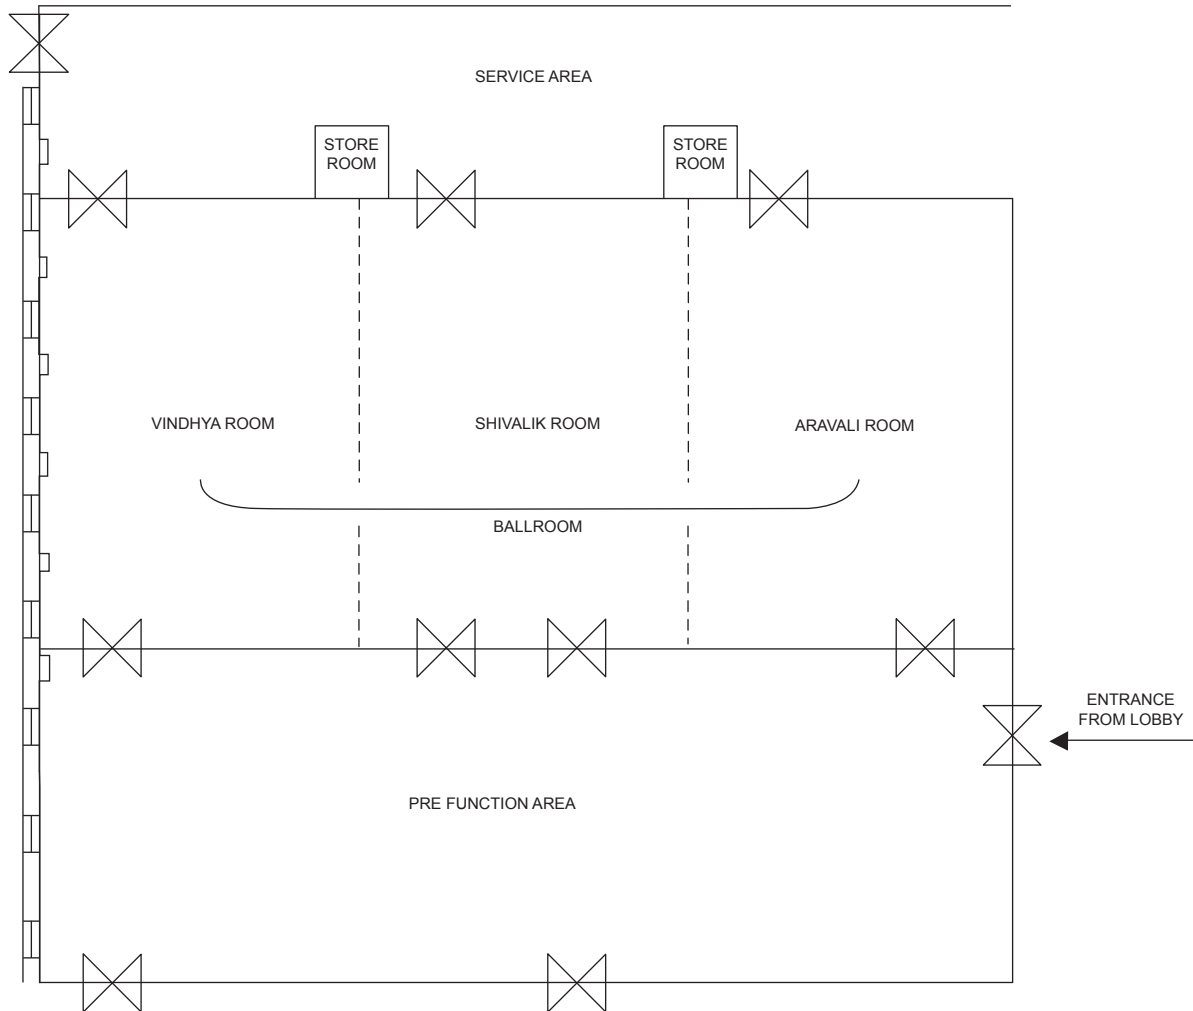

BALLROOM LAYOUT

VENUE	DIMENSION (IN FEET) L x B	SEATING CAPACITY					
		THEATRE	CLASSROOM	U-SHAPE	BUFFET SIT DOWN	BUFFET LOUNGE	COCKTAILS LOUNGE
Aravalli or Shivalik or Vindhya	30 x 45	100	36	35	40	70	70
Ballroom Aravalli, Shivalik & Vindhya)	90 x 45	350	175	90	192	375	375