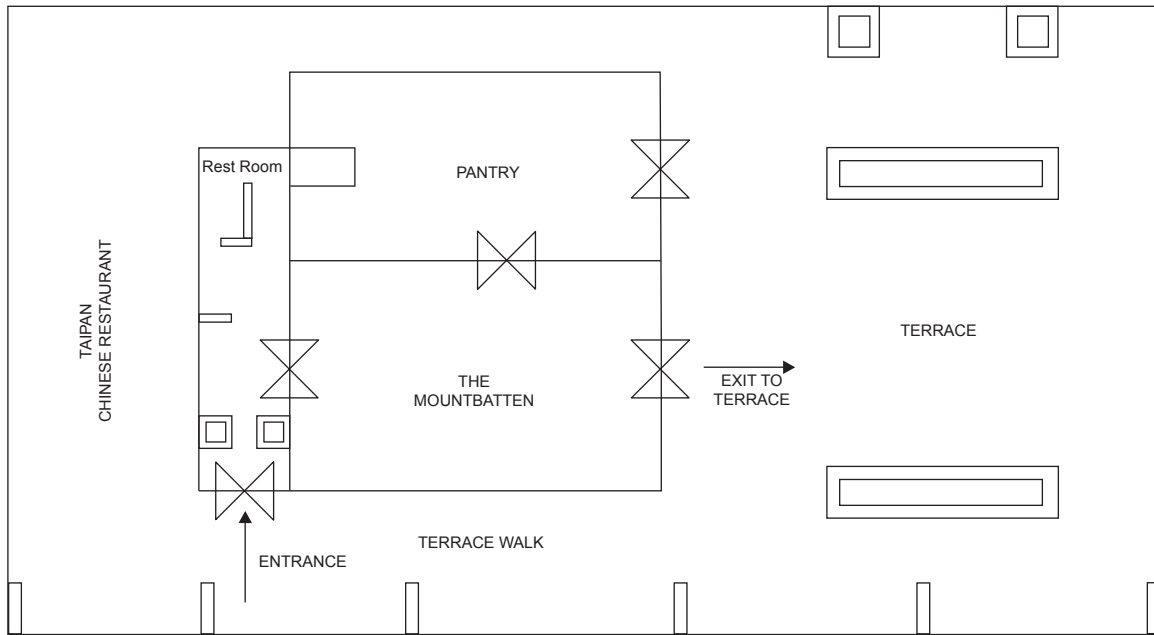

MOUNTBATTEN SUITE LAYOUT

VENUE	DIMENSION (IN FEET) L x B	SEATING CAPACITY					
		THEATRE	CLASSROOM	U-SHAPE	BUFFET SIT DOWN	BUFFET LOUNGE	COCKTAILS LOUNGE
Mountbatten Suite	32 x 35	35	25	24	32	35	35