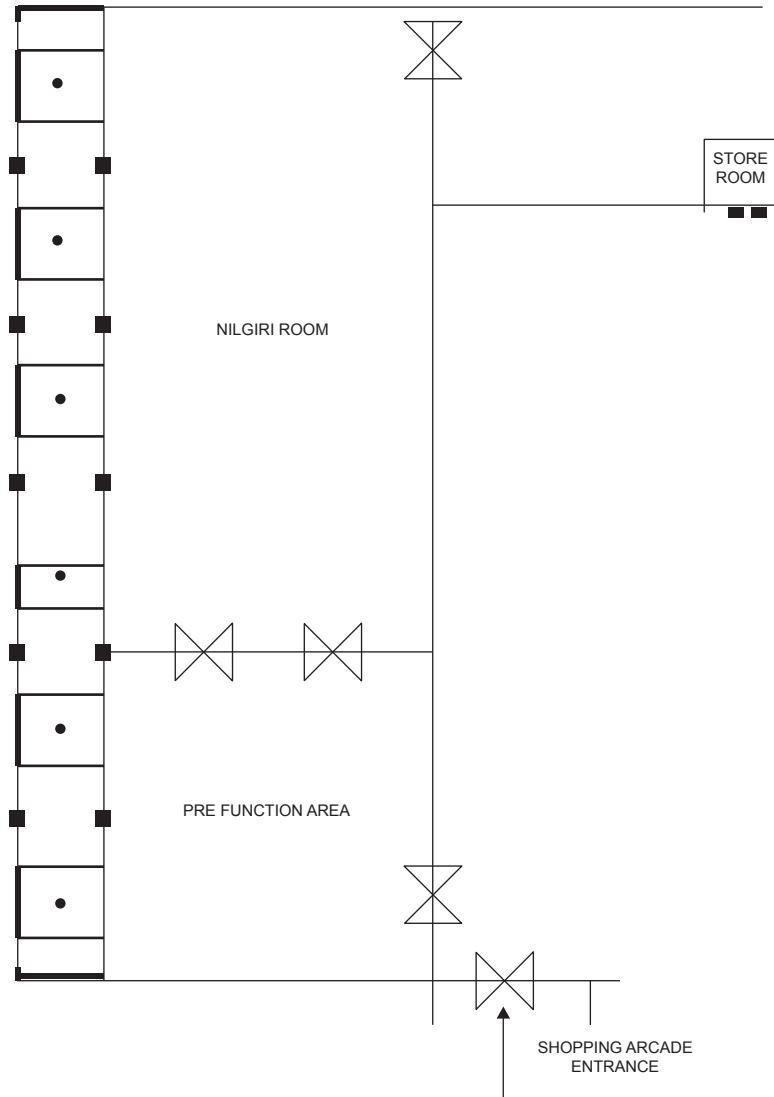

NILGIRI ROOM LAYOUT

VENUE	DIMENSION (IN FEET) L x B	SEATING CAPACITY					
		THEATRE	CLASSROOM	U-SHAPE	BUFFET SIT DOWN	BUFFET LOUNGE	COCKTAILS LOUNGE
Nilgiri Room	60 x 30	100	60	45	72	100	100