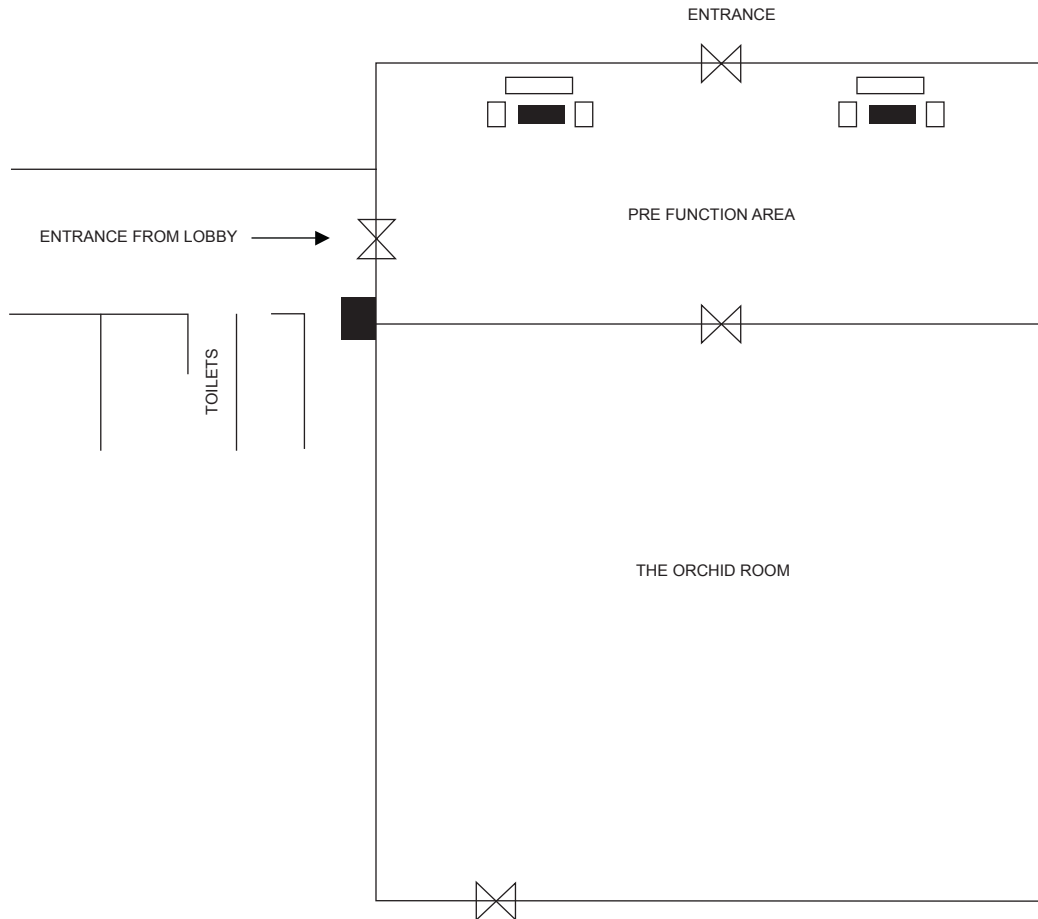

ORCHID ROOM LAYOUT

VENUE	DIMENSION (IN FEET) L x B x H	SEATING CAPACITY					
		THEATRE	CLASSROOM	U-SHAPE	SIT DOWN	BOARD ROOM	COCKTAILS
The Orchid Room	46 x 42 x 17.5	120	55	50	70	50	150