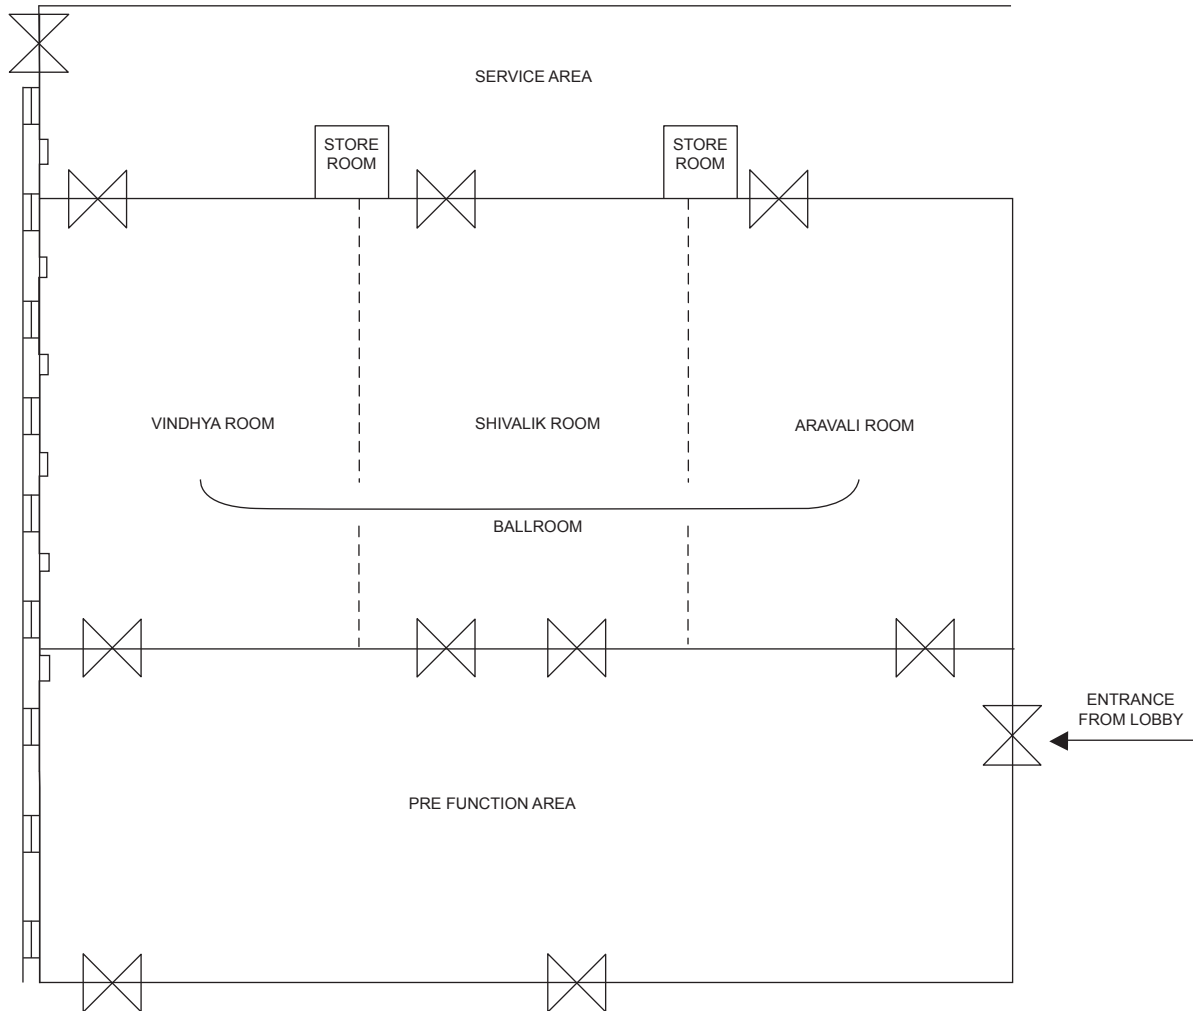

BALLROOM LAYOUT

VENUE	DIMENSION (IN FEET) L x B	SEATING CAPACITY					
		THEATRE	CLASSROOM	U-SHAPE	BUFFET SIT DOWN	BUFFET LOUNGE	COCKTAILS LOUNGE
Aravalli or Shivalik or Vindhya	30 x 45	100	36	35	40	70	70
Ballroom Aravalli, Shivalik & Vindhya)	90 x 45	350	175	90	192	375	375