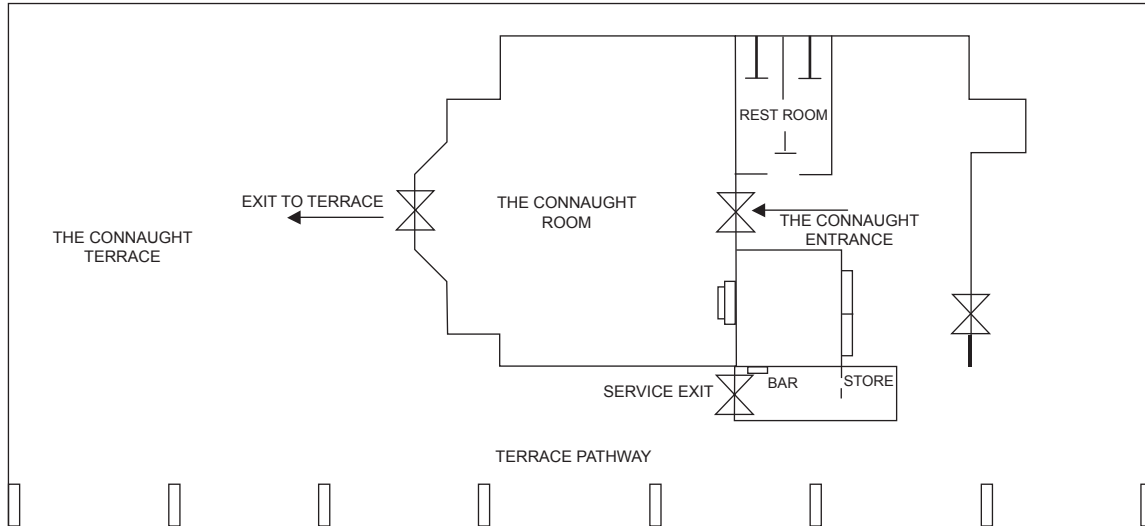

THE CONNAUGHT ROOM LAYOUT

VENUE	DIMENSION (IN FEET) L x B	SEATING CAPACITY					
		THEATRE	CLASSROOM	U-SHAPE	BUFFET SIT DOWN	BUFFET LOUNGE	COCKTAILS LOUNGE
The Connaught Room	38.8 x 32.4	60	35	35	40	60	50