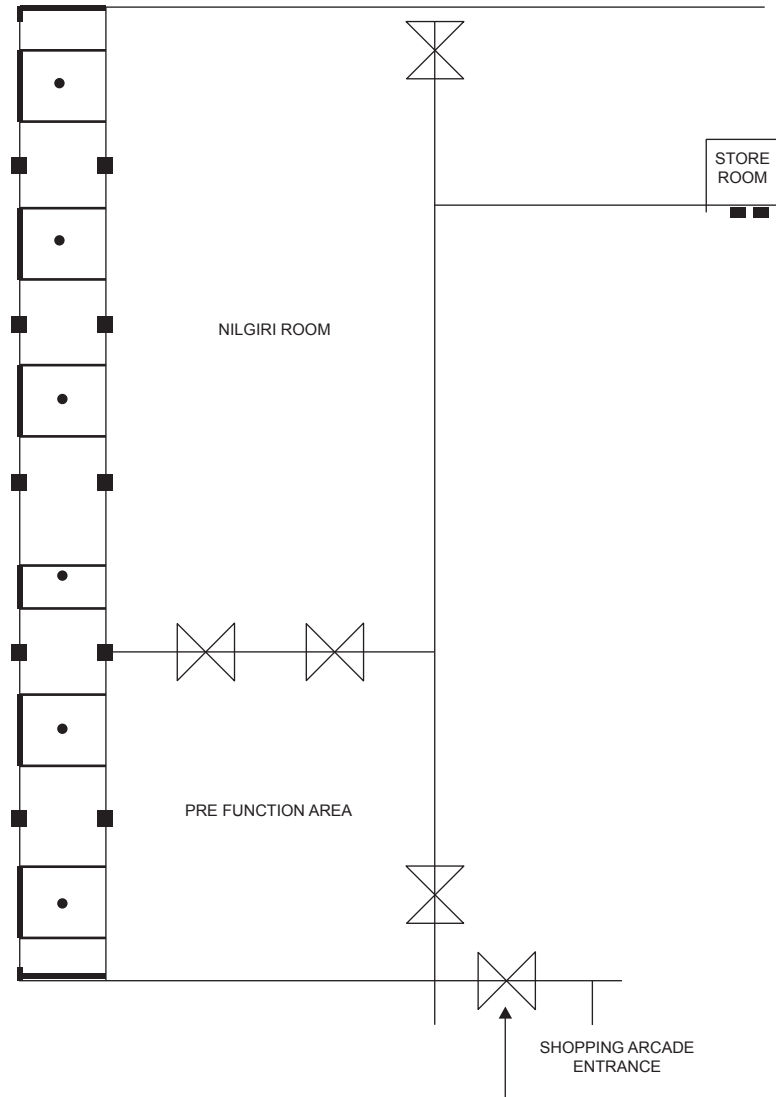

NILGIRI ROOM LAYOUT

VENUE	DIMENSION (IN FEET) L x B	SEATING CAPACITY					
		THEATRE	CLASSROOM	U-SHAPE	BUFFET SIT DOWN	BUFFET LOUNGE	COCKTAILS LOUNGE
Nilgiri Room	60 x 30	100	60	45	72	100	100