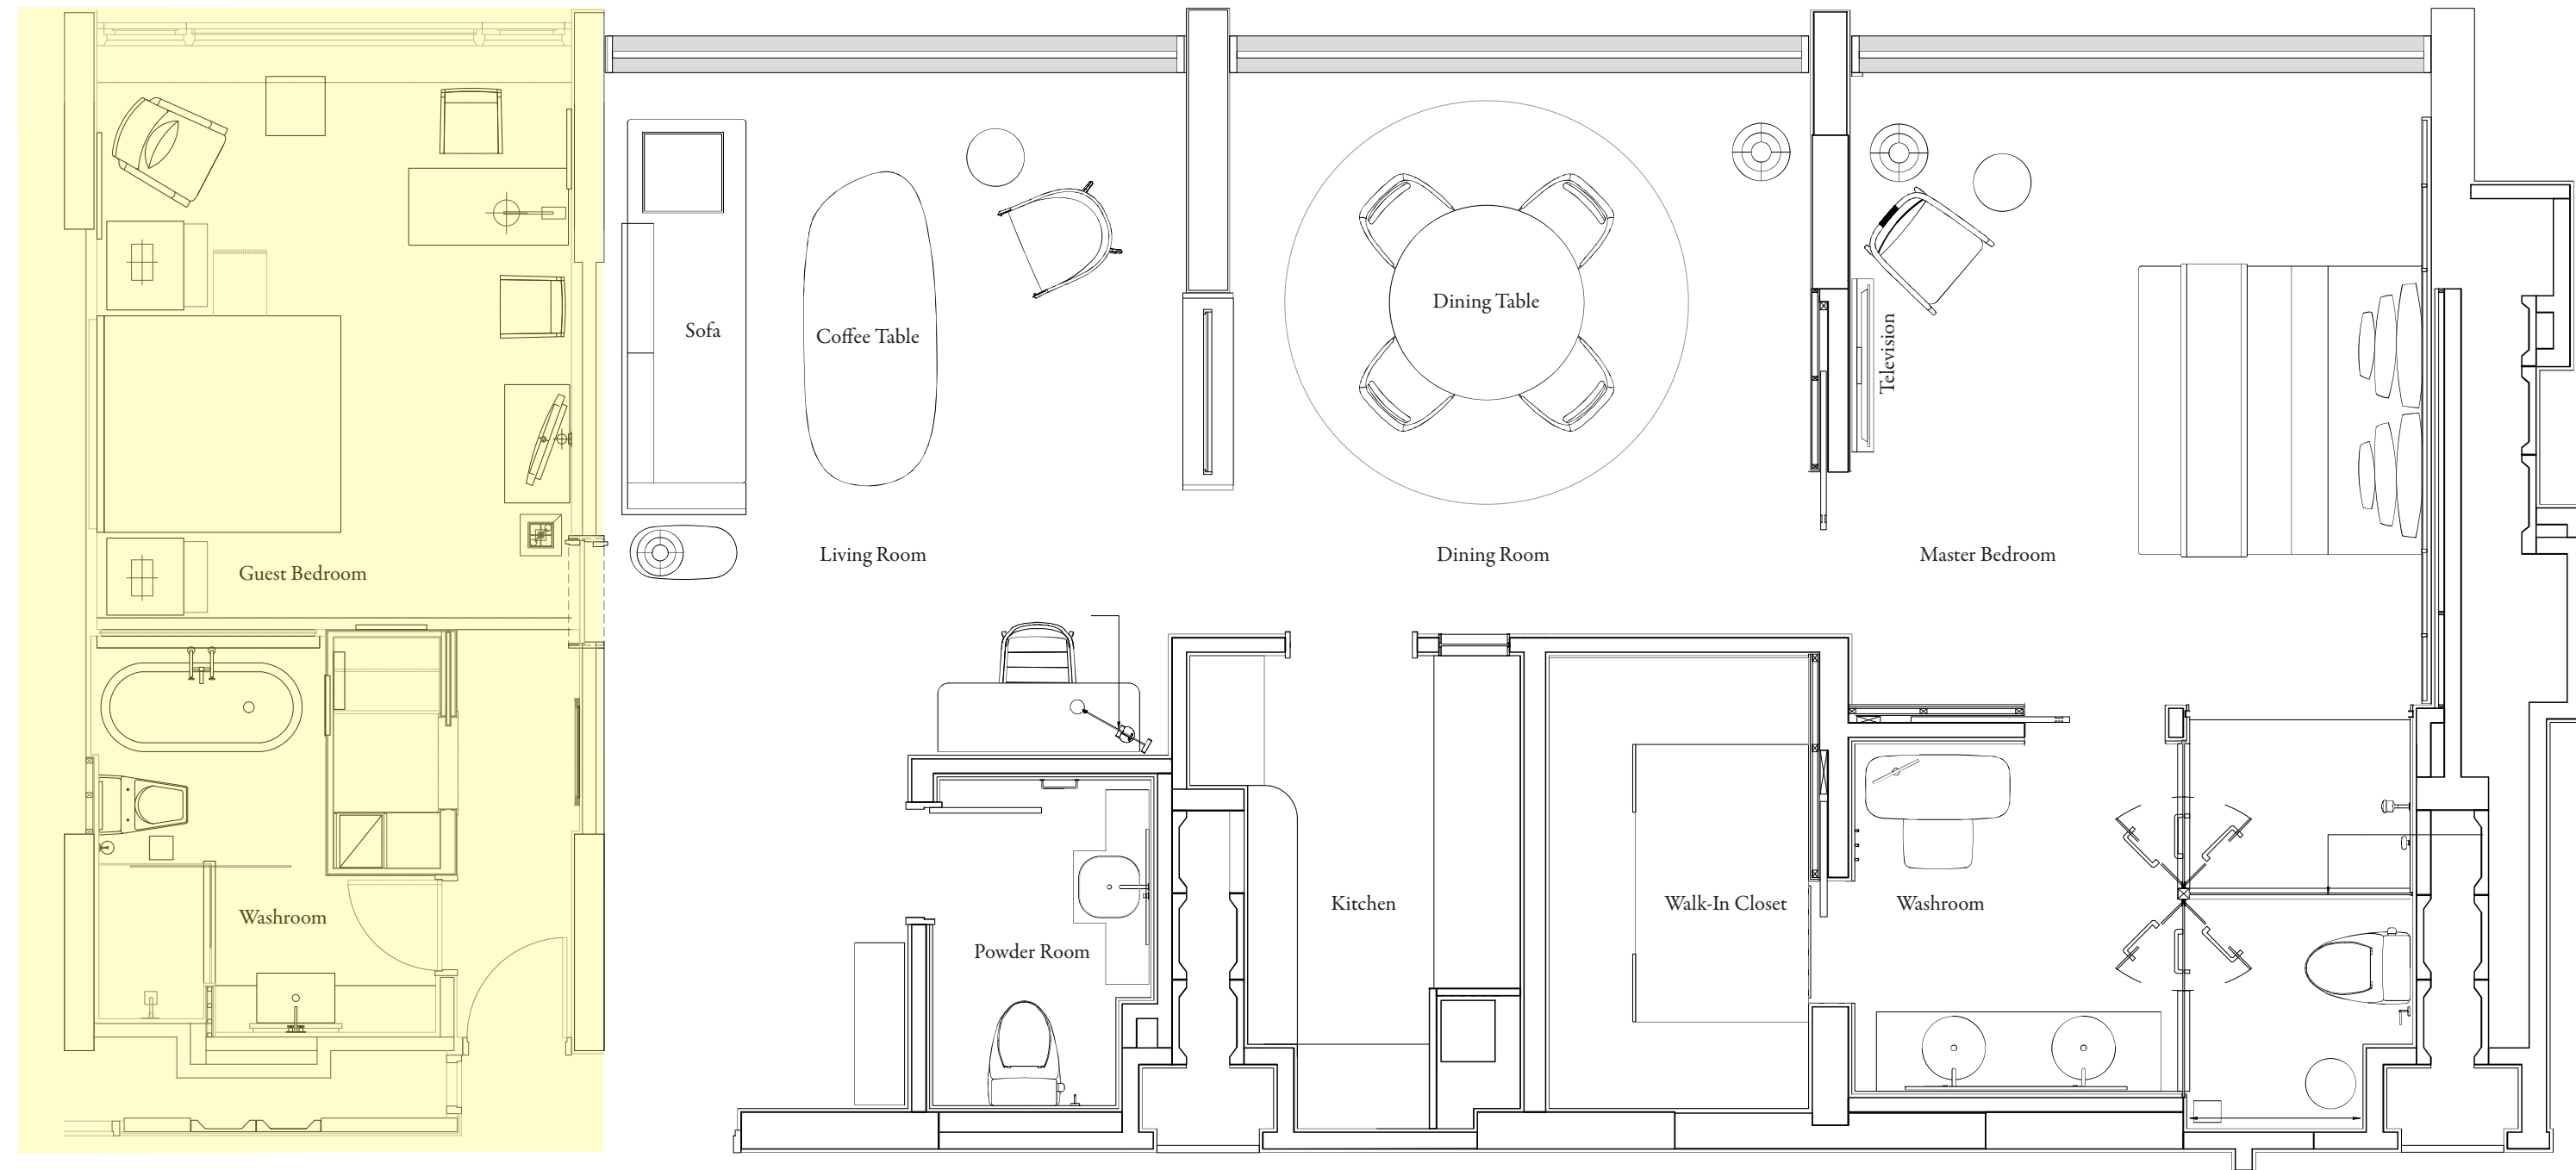

Luxury Residential Suite

Optional extra bedroom unit (33 square metres)

Corridor